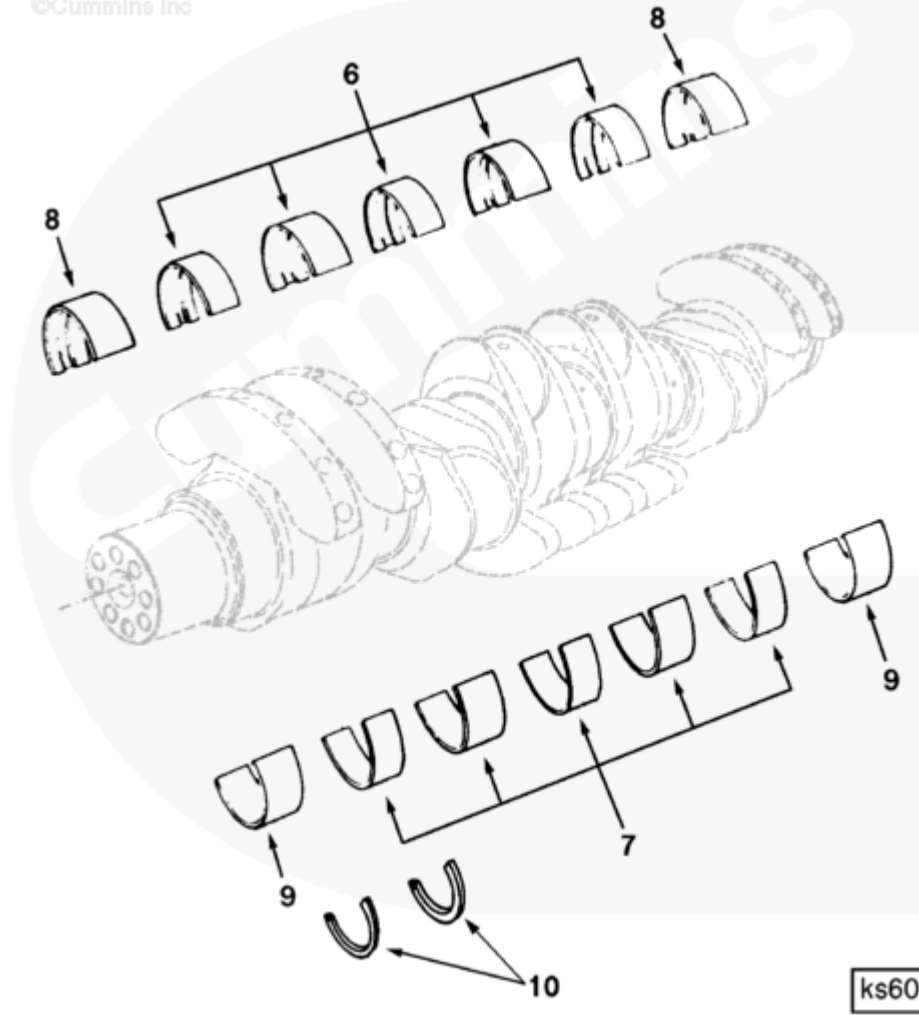

Parts Catalog - Option Detail

Electronic Parts Catalog - Option Detail				
Option	Group	Graphic	Film Card	Date
BP6136	01.02.1	ks600gn	K38	13-SEP-05
Engines	GTA38, K38, KTA38GC CM558, QSK38 CM2150 K106, QSK38 CM2150 MCRS, QSK38 CM850 MCRS			

©Cummins Inc

[SMALL](#) | [MEDIUM](#) | [LARGE](#)

Cart	Ref No	Part Number	Part Description	Required	Remarks
View My Cart					
		BP6136	Main Bearings		
<input type="checkbox"/>		AR12250	Main Bearing Kit	1	
<input type="checkbox"/>	6	206580	Main Bearing	5	
<input type="checkbox"/>	7	206590	Main Bearing	5	